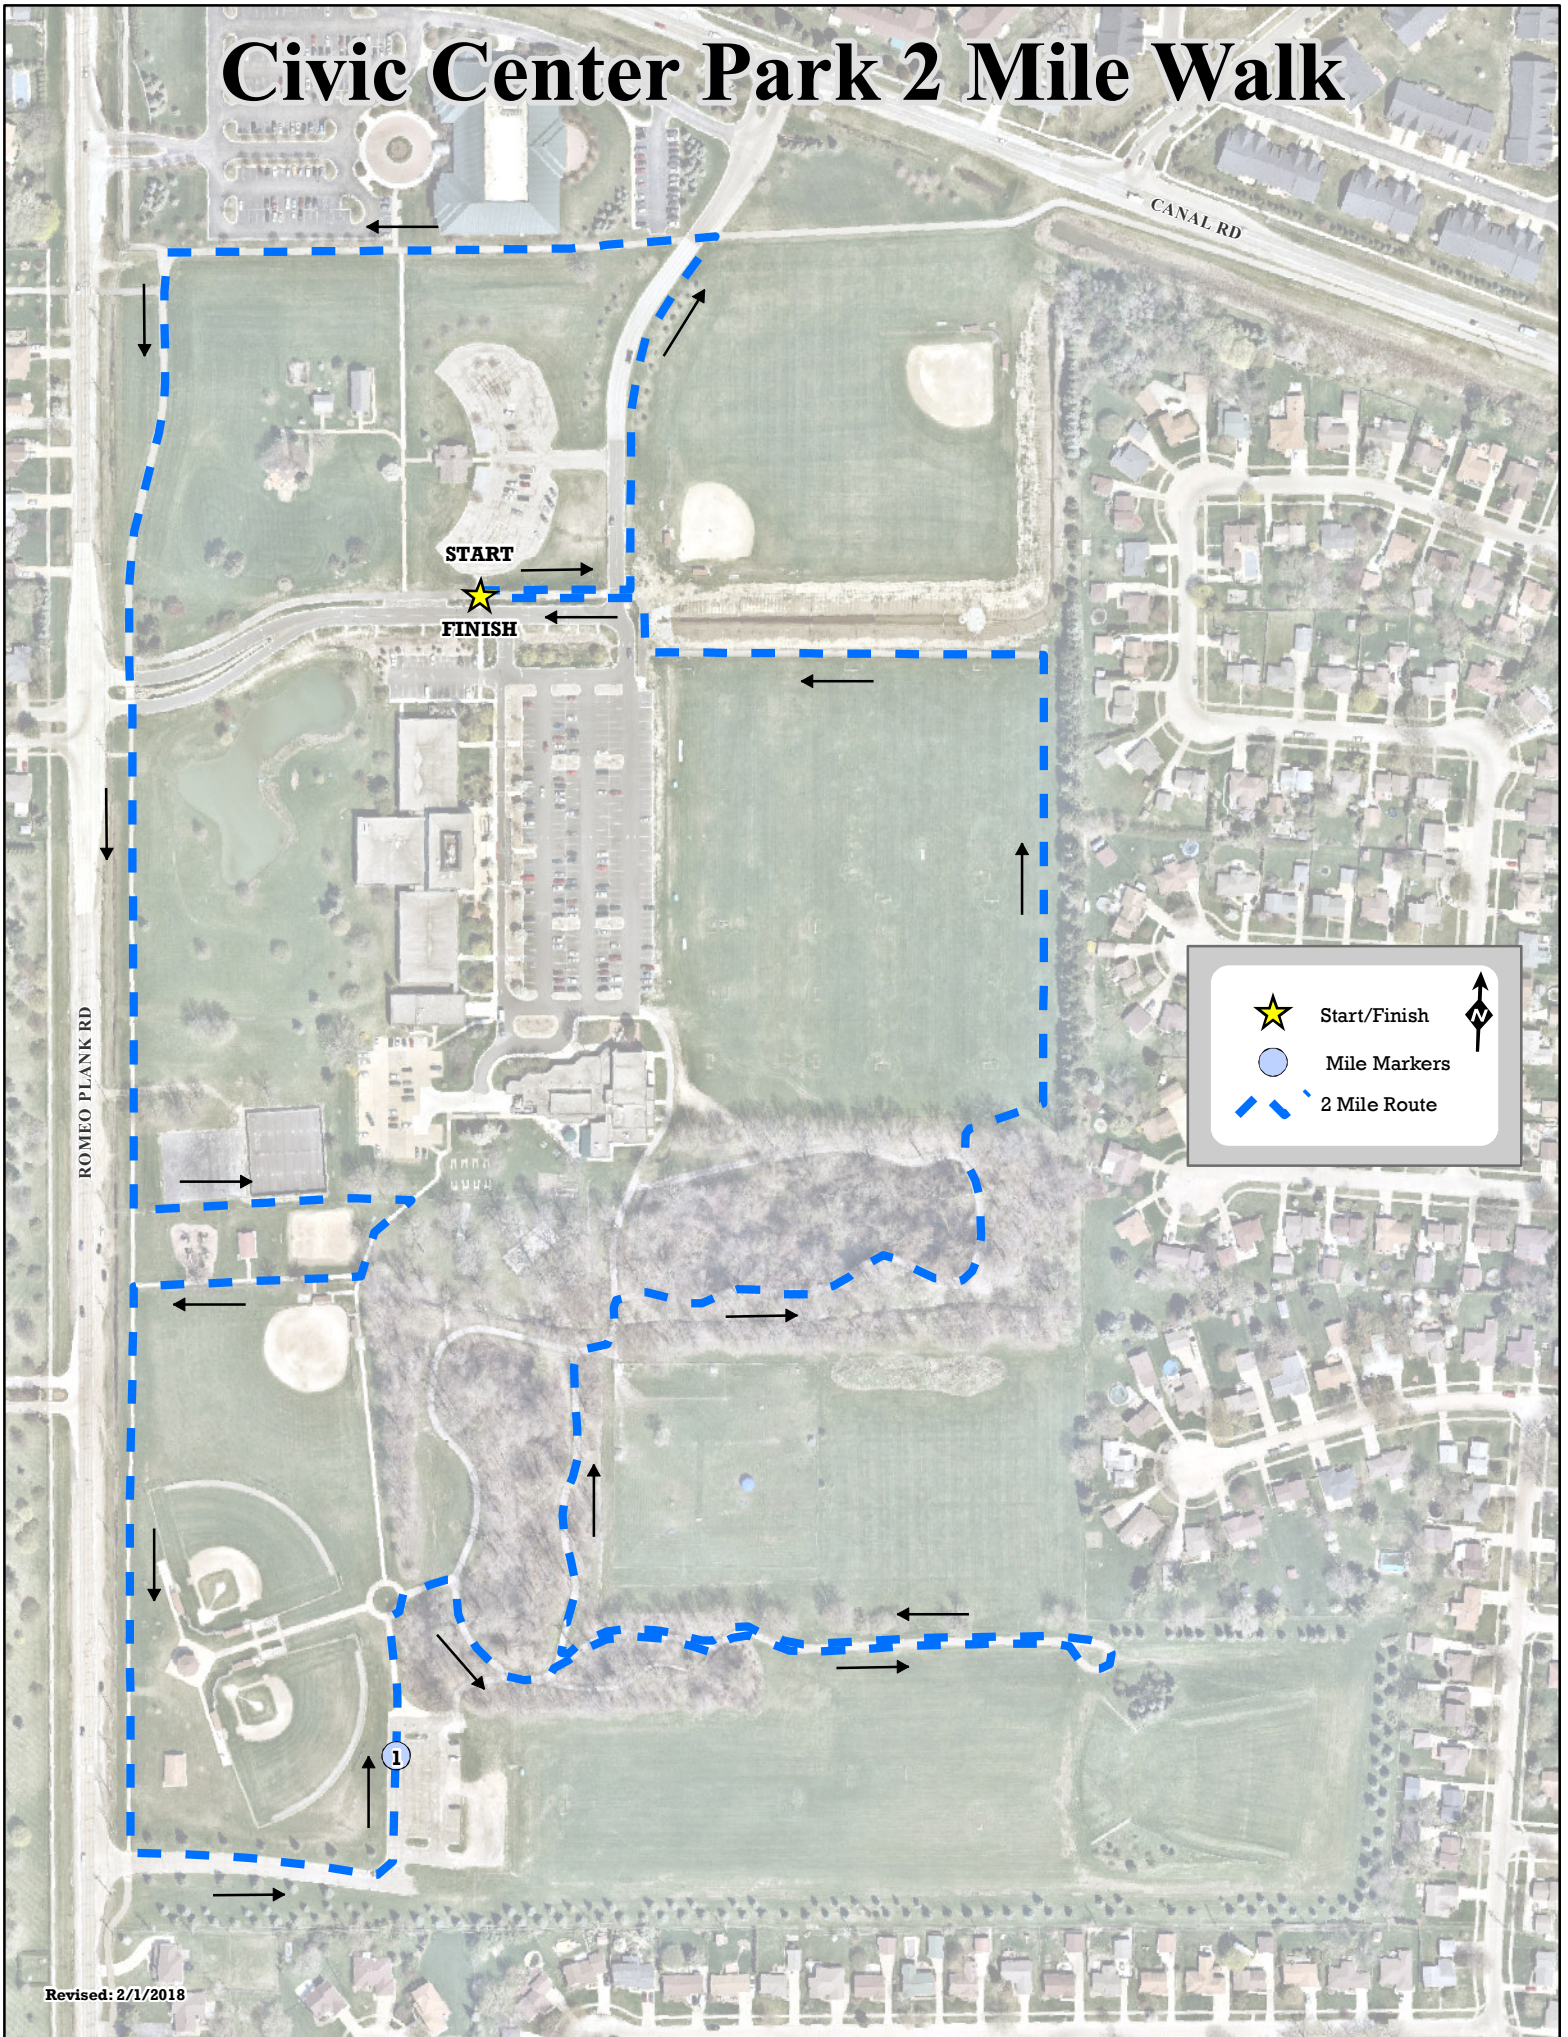

# Civic Center Park 2 Mile Walk

★ Start/Finish

● Mile Markers

--- 2 Mile Route